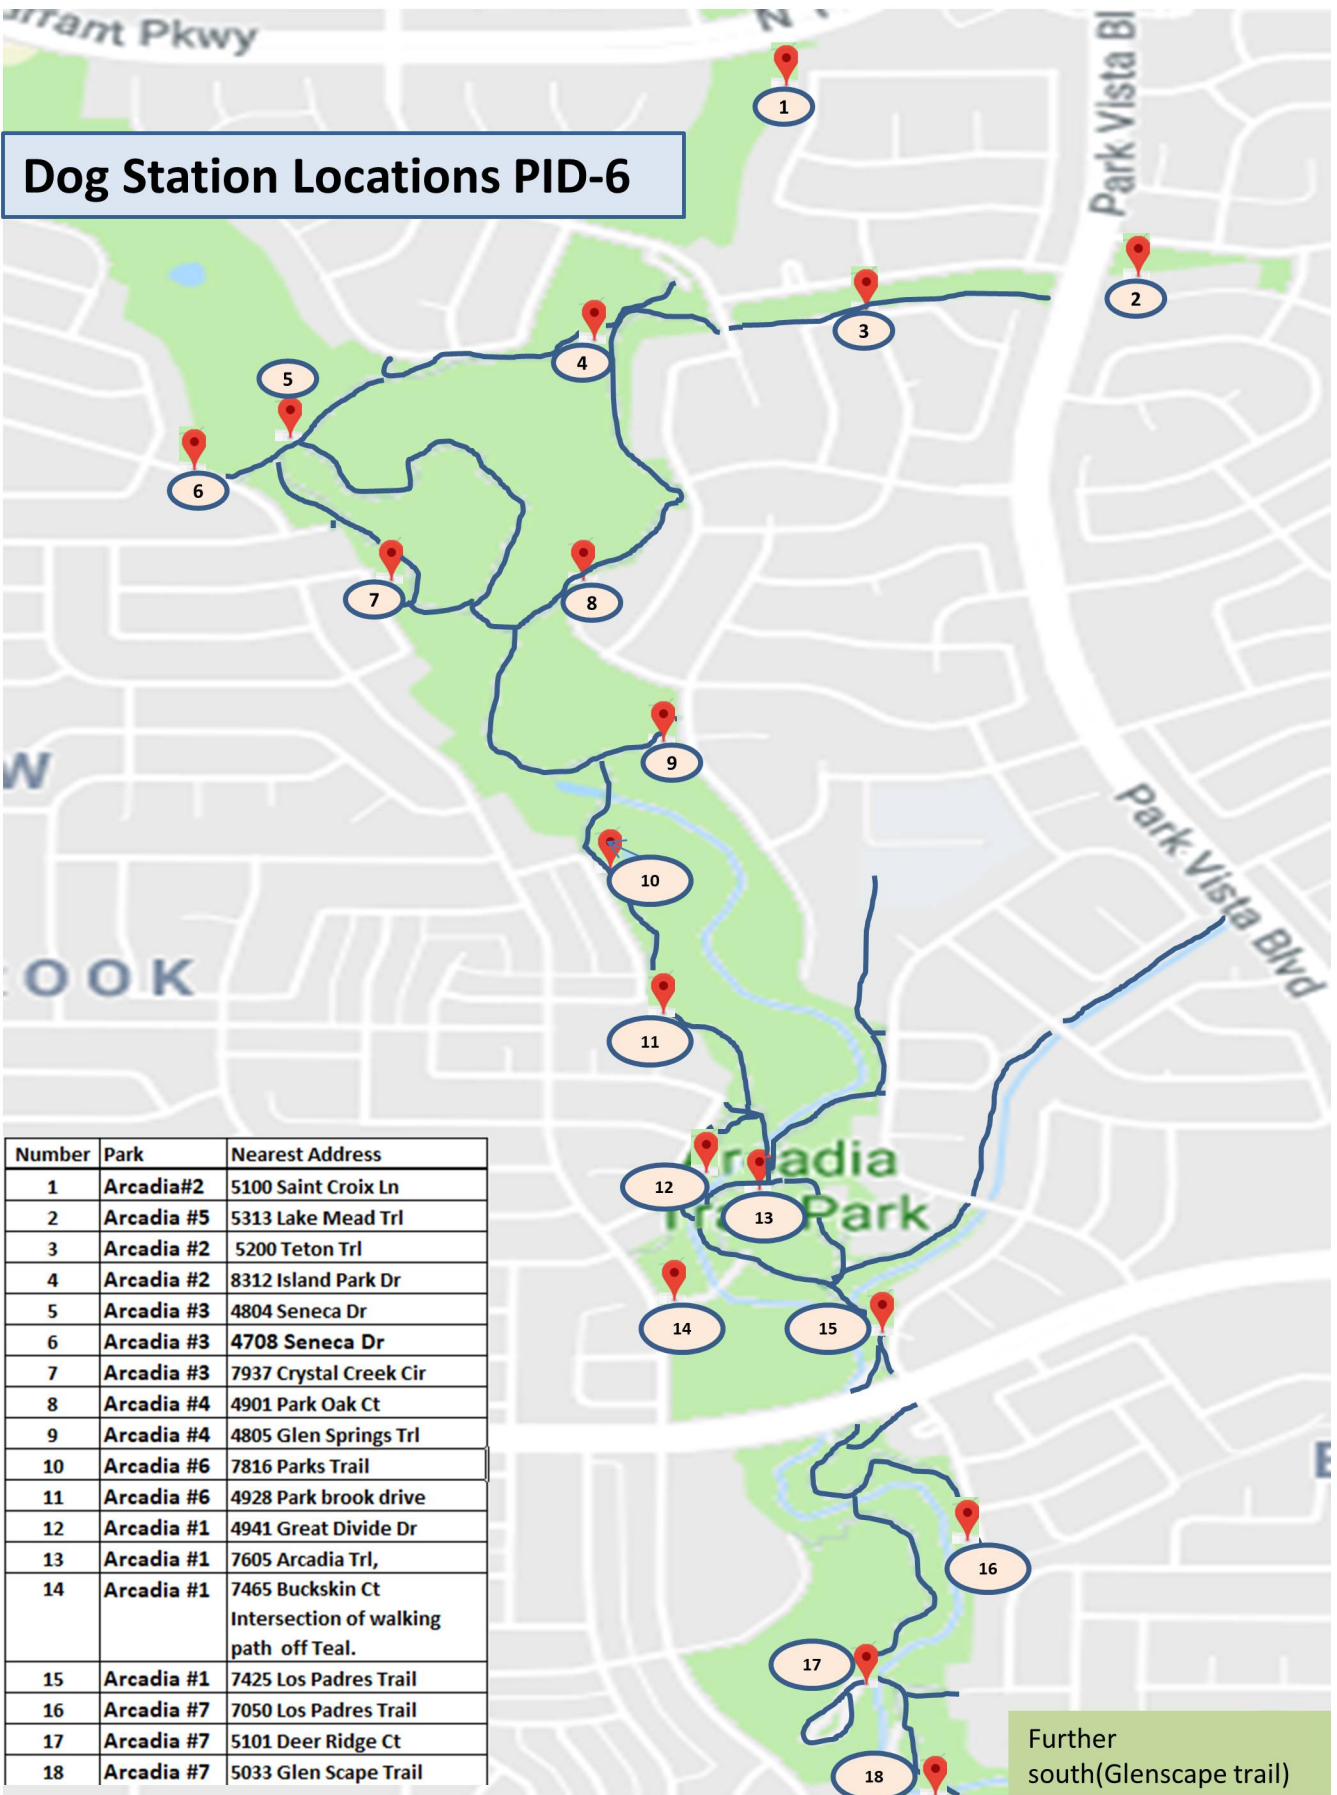

Dog Station Locations PID-6

Further south(Glenscape trail)